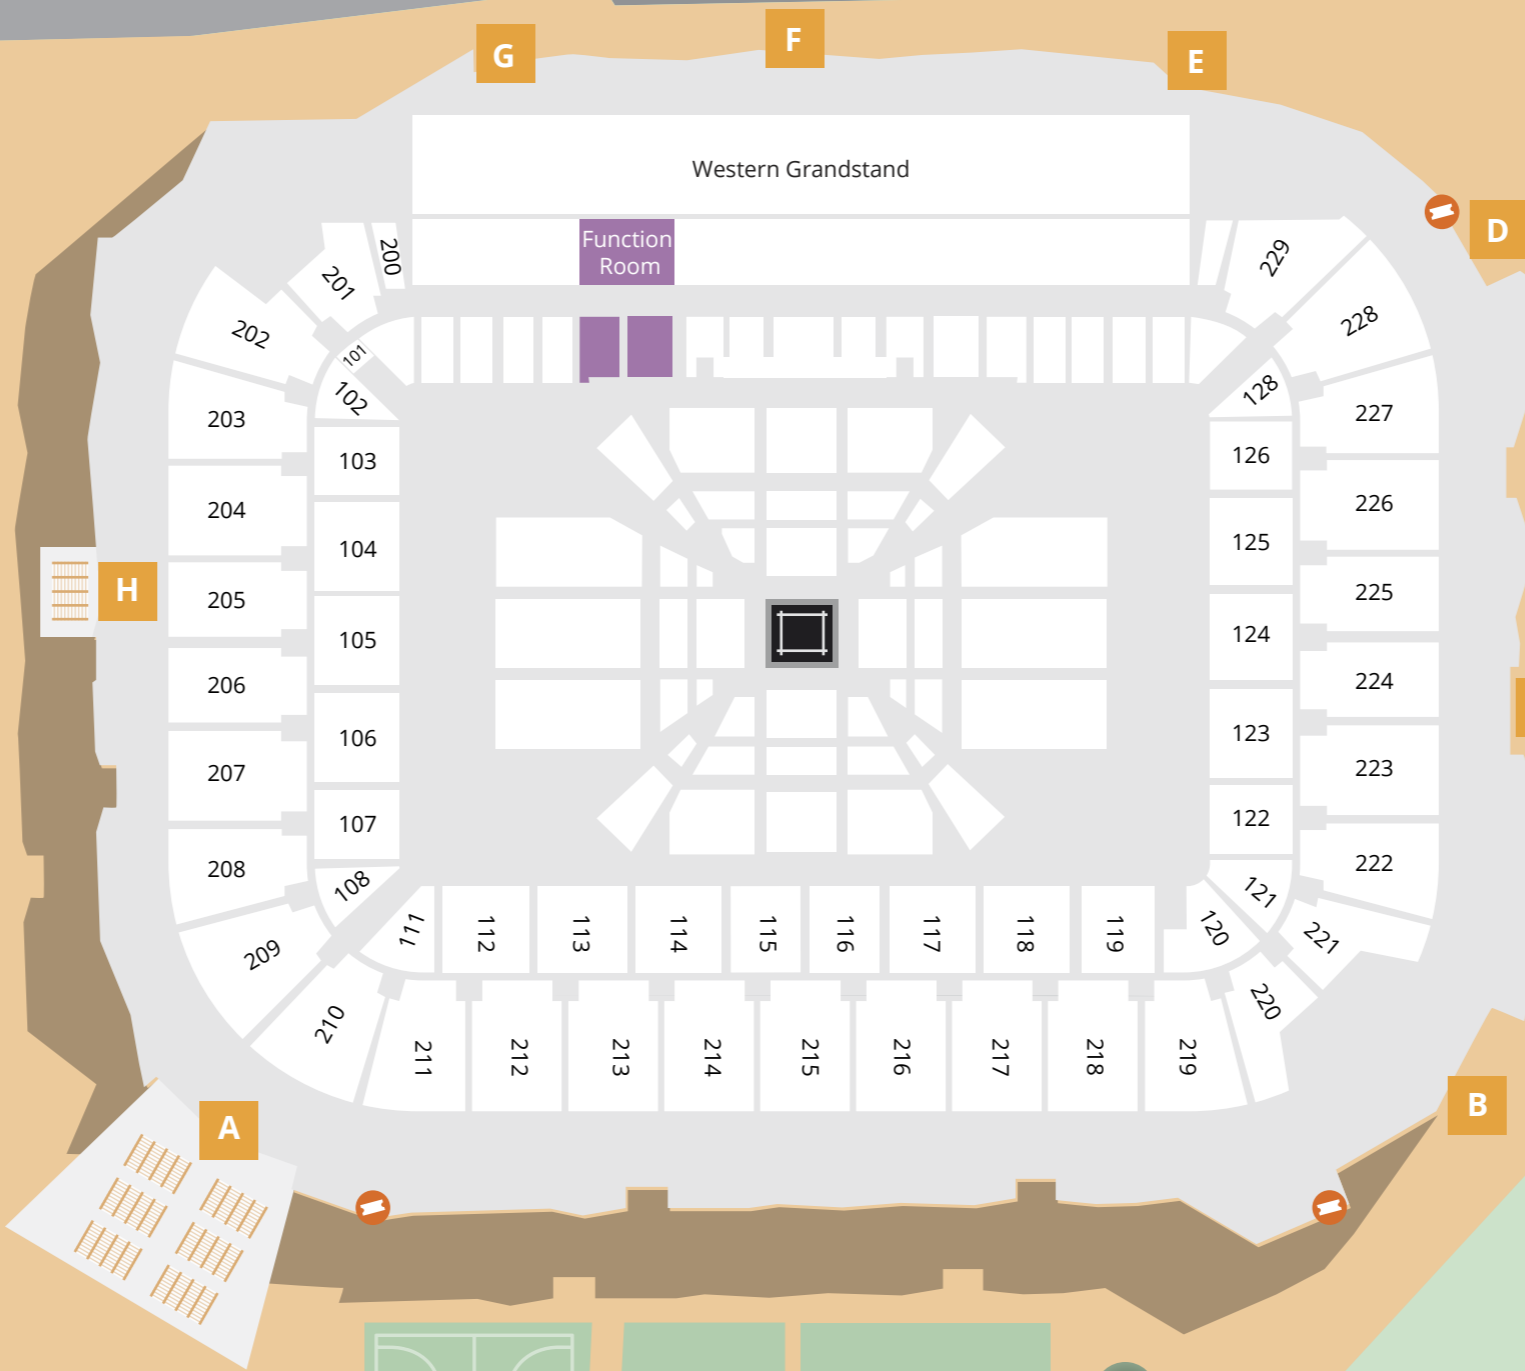

Parramatta Leagues Club

Western Private Carpark

Northern Private Carpark

Western Grandstand

Function Room

Gate 1

Gate 2

O'Connell Street

Victoria Road

Sydney Super Fight

South Function Room

bankwest STADIUM