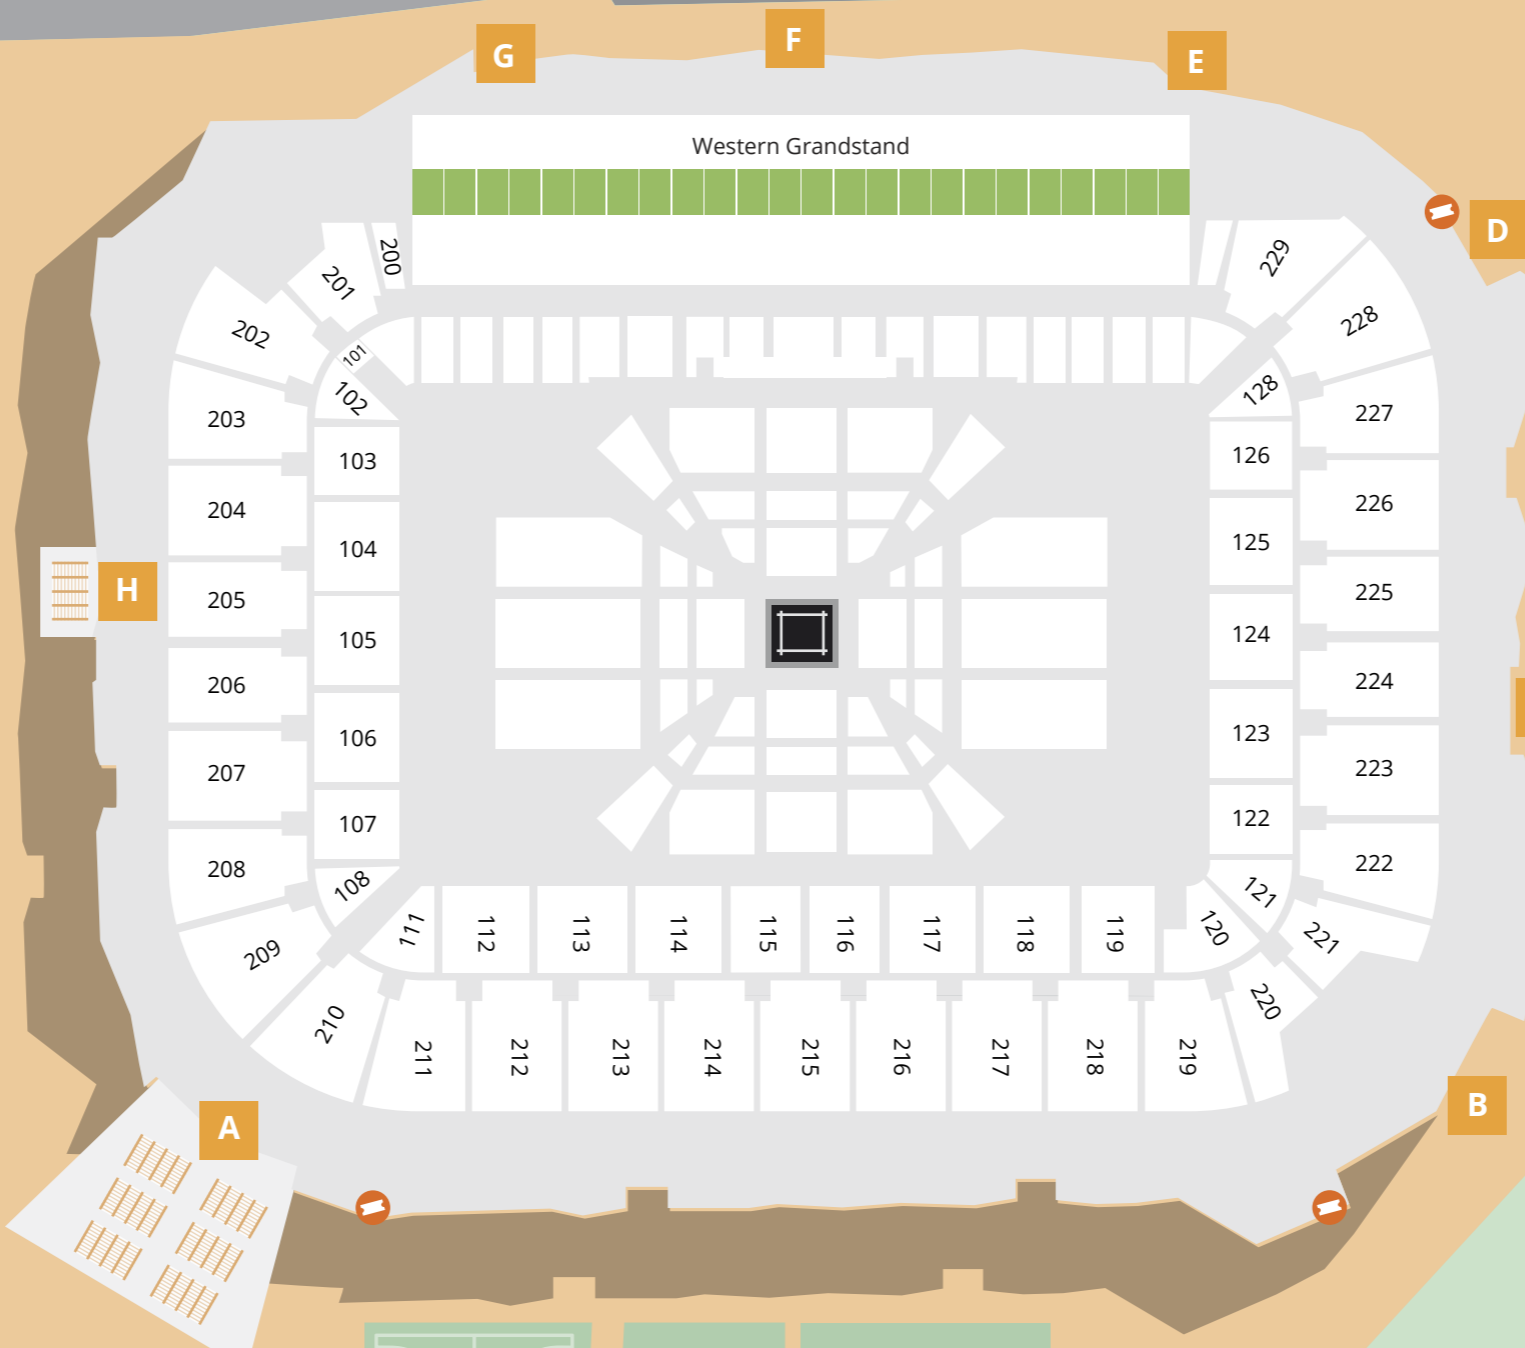

Parramatta Leagues Club

Western Private Carpark

Northern Private Carpark

Western Grandstand

Gate 1

Gate 2

O'Connell Street

Victoria Road

Sydney Super Fight

Private Suites

bankwest STADIUM