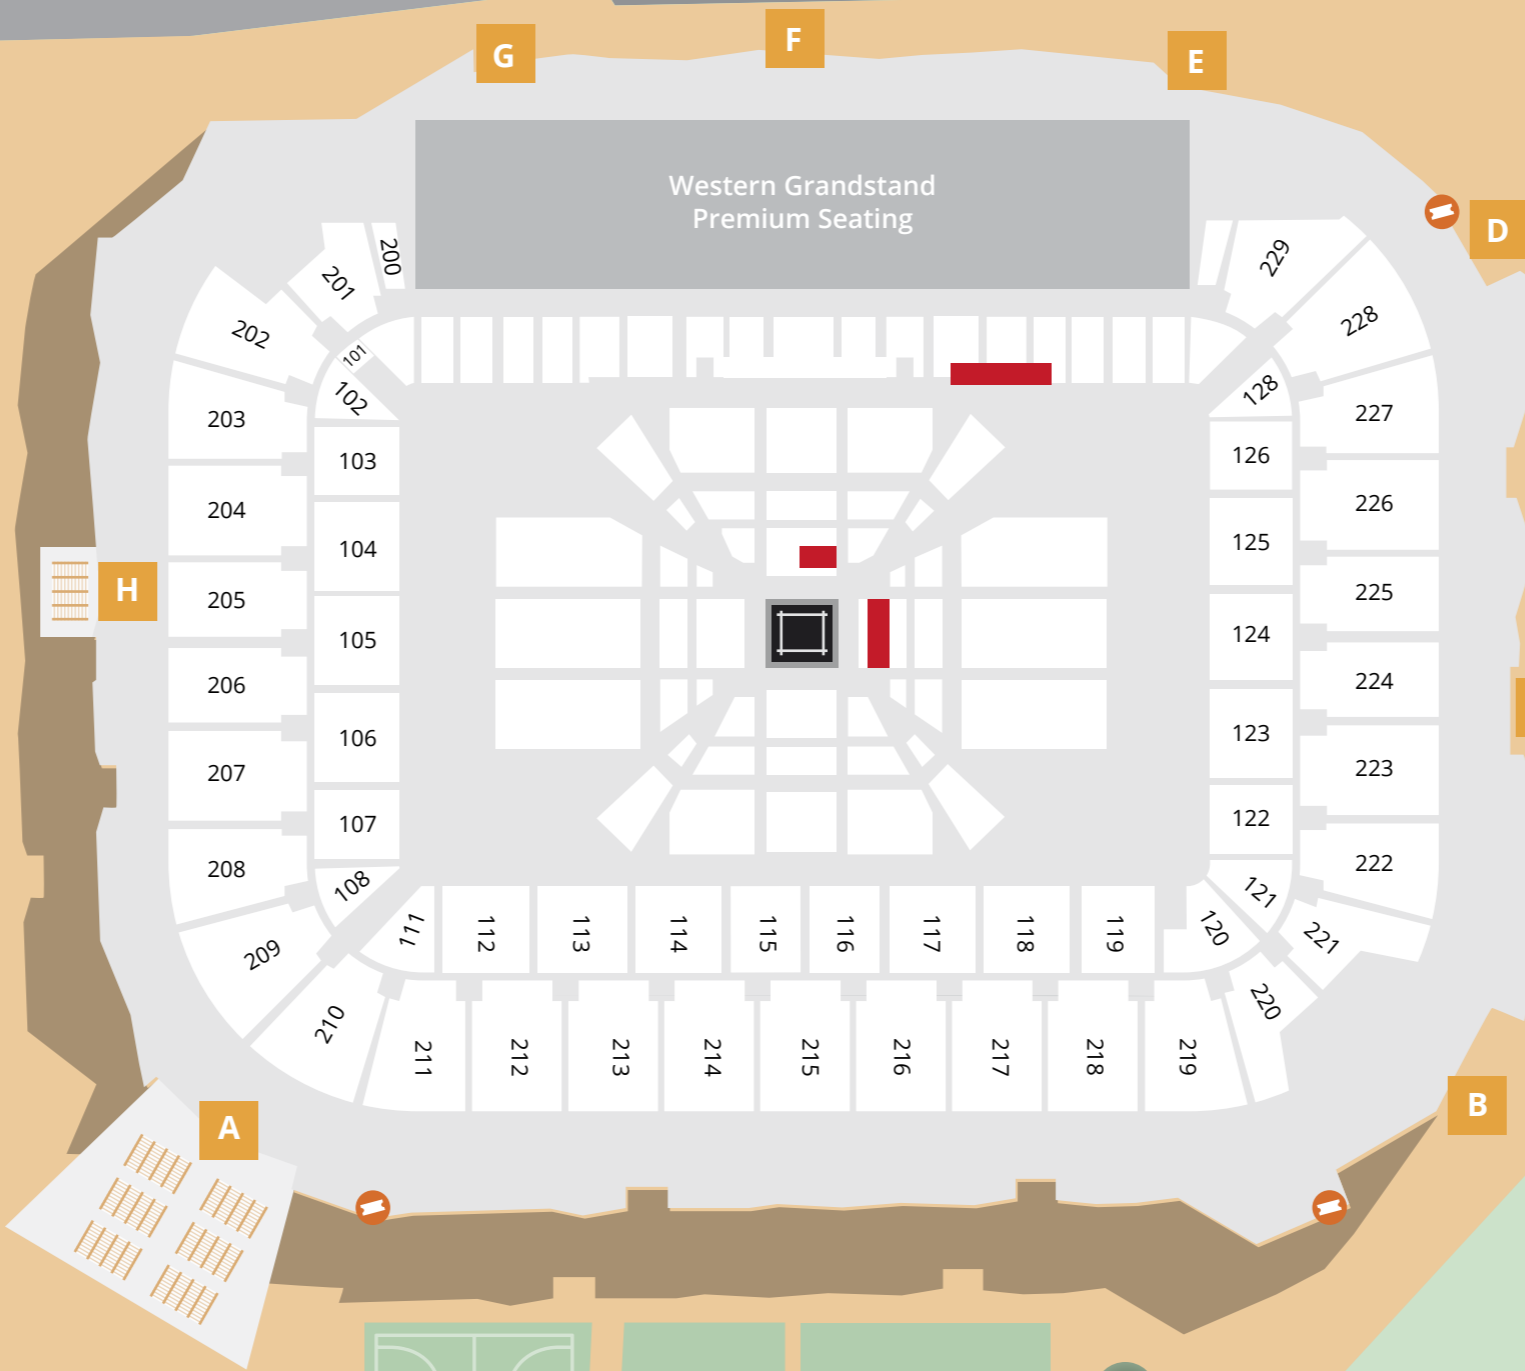

Parramatta
Leagues
Club

Western
Private Carpark

Northern
Private Carpark

Western Grandstand
Premium Seating

Gate 1

Gate 2

O'Connell Street

Victoria Road

Sydney Super Fight

■ Platinum Inner Circle - Red Corner

bankwest
STADIUM