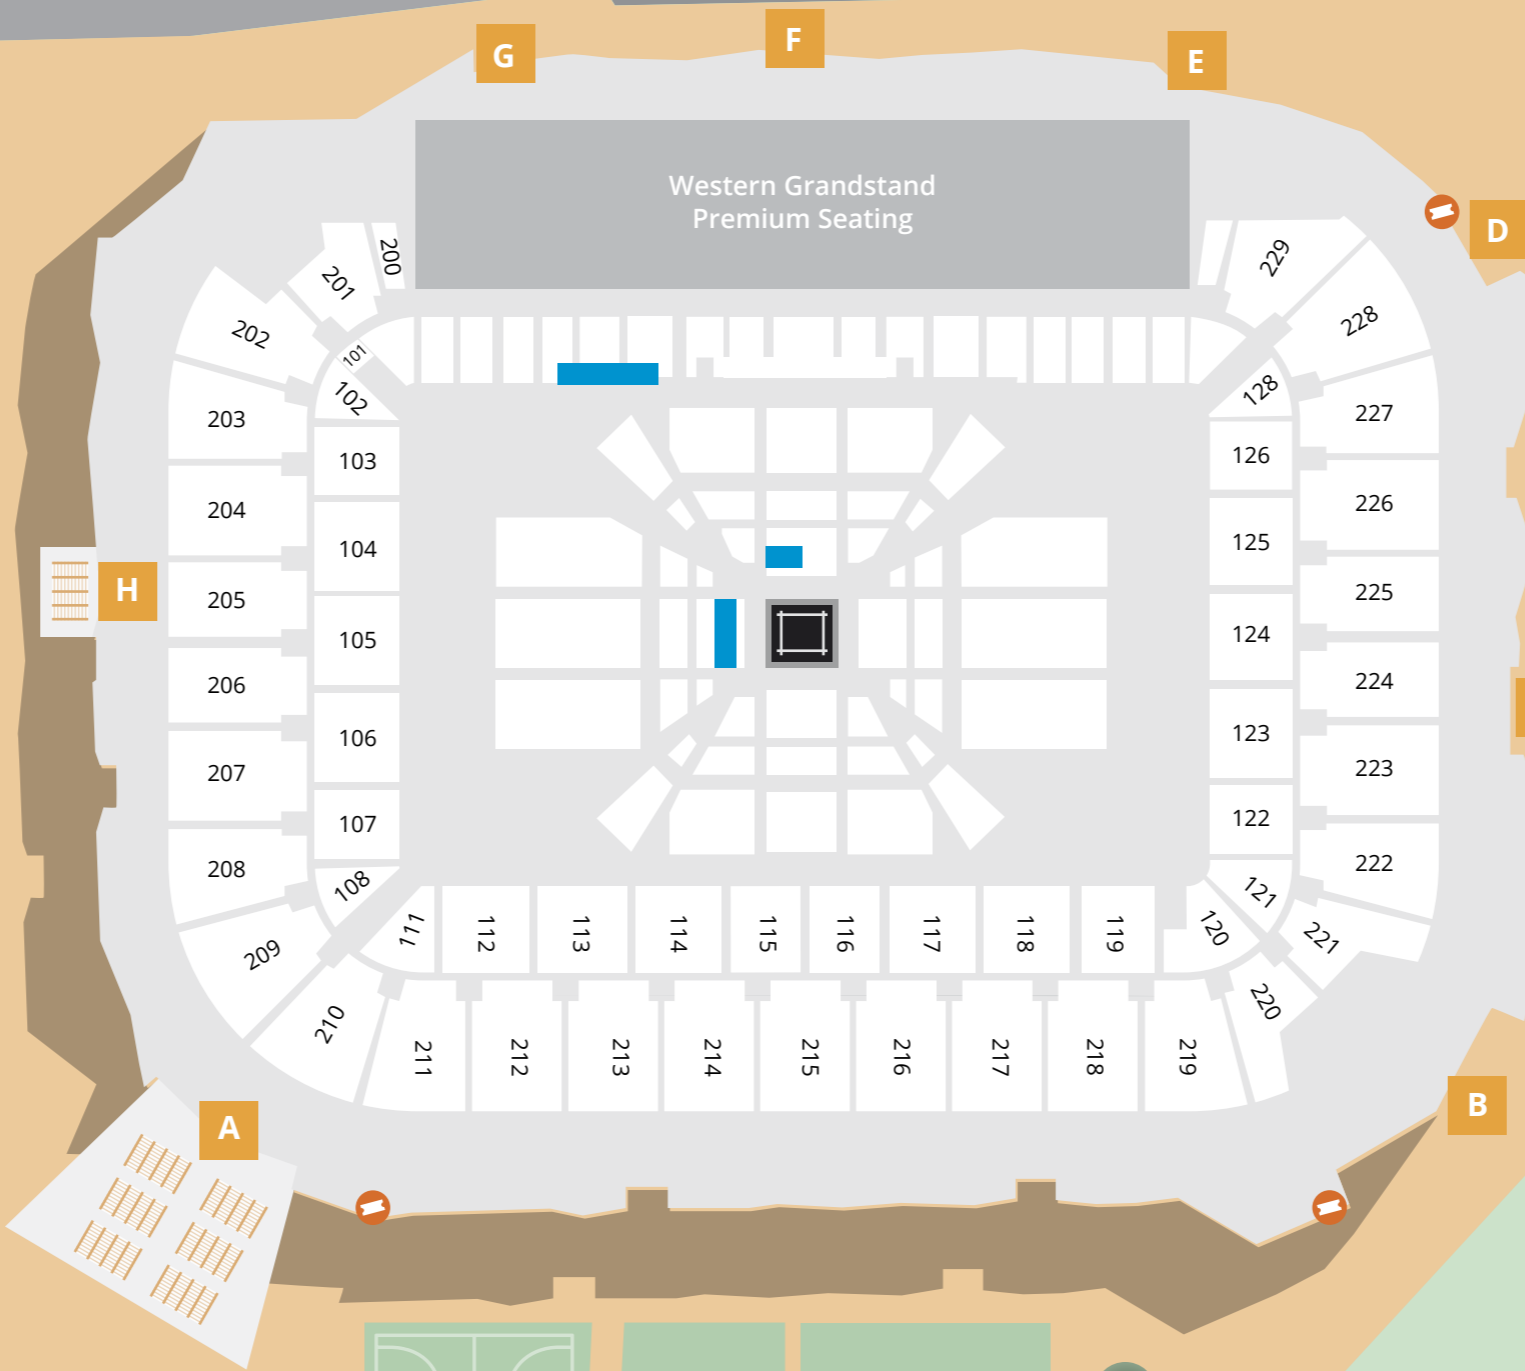

Parramatta Leagues Club

Western Private Carpark

Northern Private Carpark

Western Grandstand Premium Seating

Gate 1

Gate 2

O'Connell Street

Victoria Road

Sydney Super Fight

Platinum Inner Circle - Blue Corner

bankwest STADIUM