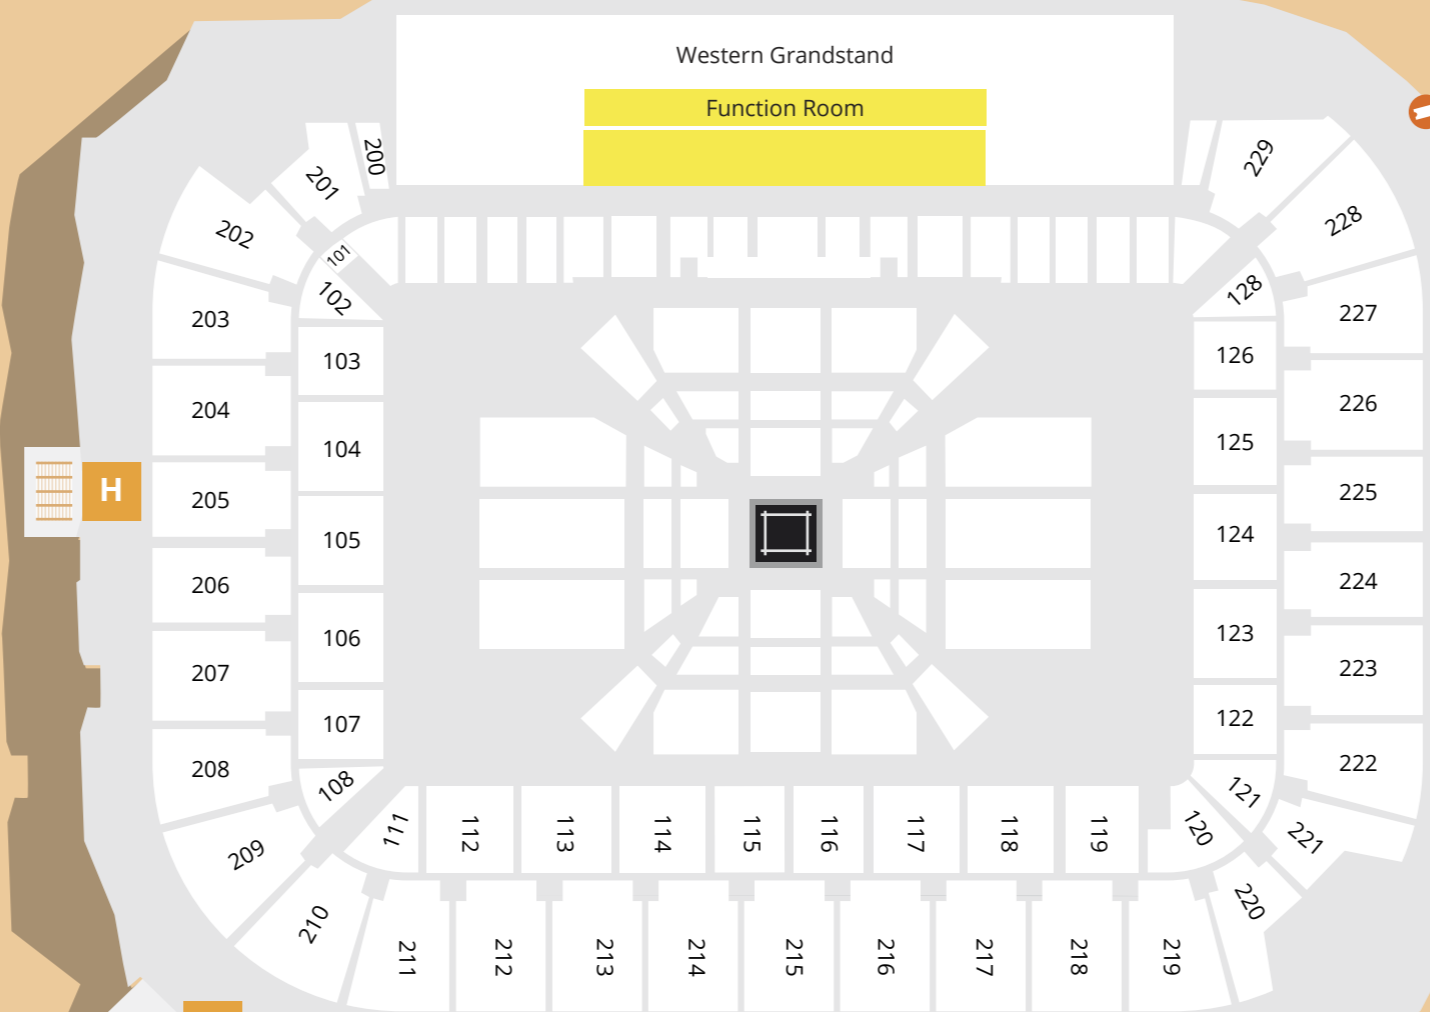

Western Private Carpark

Parramatta Leagues Club

Northern Private Carpark

Western Grandstand

Function Room

Gate 1

Gate 2

O'Connell Street

Victoria Road

Sydney Super Fight

Directors Club

bankwest STADIUM