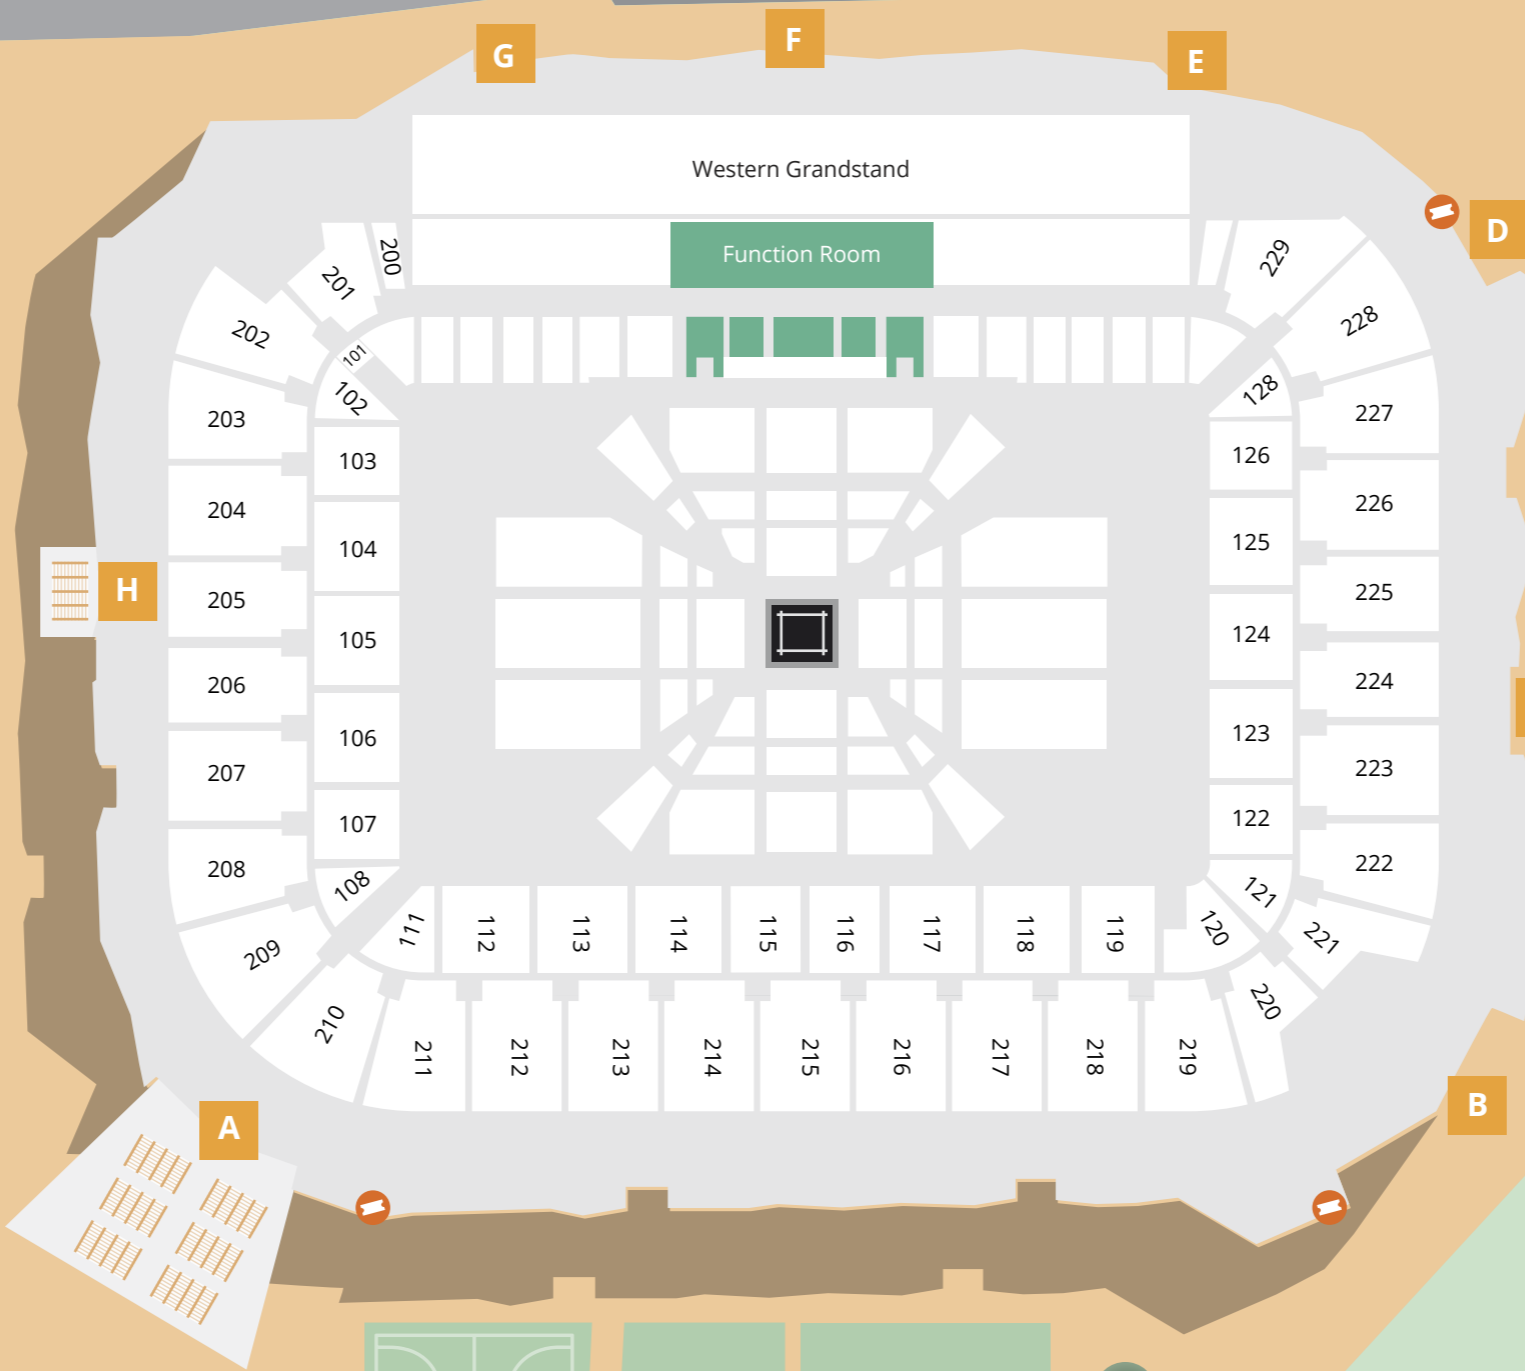

Parramatta Leagues Club

Western Private Carpark

Northern Private Carpark

Western Grandstand

Function Room

Gate 1

Gate 2

O'Connell Street

Victoria Road

Sydney Super Fight

Cumberland Lounge

bankwest STADIUM