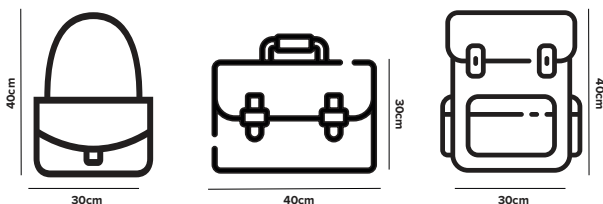

Bag Sizes: No oversized bags will be permitted. Small bags are permitted but should be no larger than 40cm x 30cm.

Cloakroom Facilities: There are no cloakroom facilities for this event. Leave large bags and other restricted / prohibited items at home.